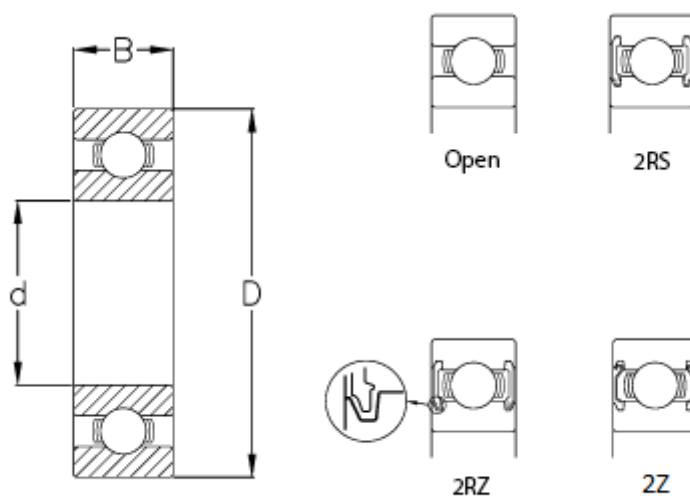

Data Sheet

Article number: 57960101201206

Description: CeramicSpeed hybrid bearing Insulate sealed
6301-2RZ/CSB.C3

Measures

| | |
|------------|---------|
| B | = 12 |
| Ball grade | = 5 |
| C (KN) | = 10.1 |
| C0 | = 4.15 |
| d | = 12 |
| D | = 37 |
| Max rpm. | = 33000 |
| Type | = 6301 |